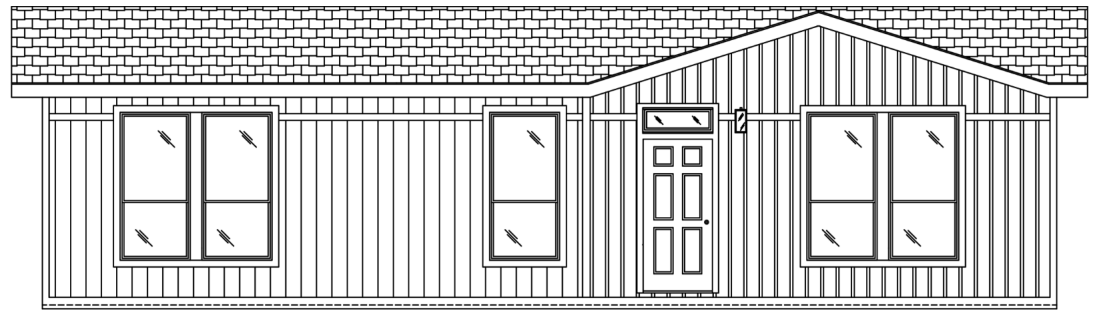

THE COLUMBIA RIVER SERIES

The Columbia River

2036

24' x 44'

DIMENSIONS

1,056 sf

LIVING SPACE

3

BEDROOMS

2

BATHROOMS

OVERVIEW

24 Wide with Porch
Option

Heritage Home Center

(425) 353-5464

or Request Firm Quote

EMAIL US

01 FLOOR PLAN

1,056 SQ FT · 24' x 44'

02 FRONT ELEVATION

FRONT SIDEWALL

FRONT ENDWALL

REAR ENDWALL

REAR SIDEWALL