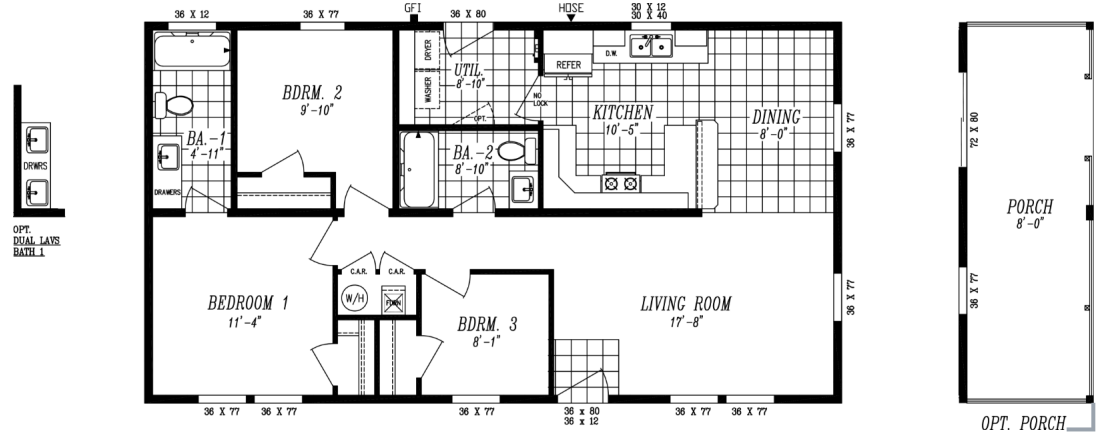

THE COLUMBIA RIVER SERIES

The Columbia River

2036

24' x 44'

DIMENSIONS

1,056 sf

LIVING SPACE

3

BEDROOMS

2

BATHROOMS

OVERVIEW

24 Wide with Porch
Option

Heritage Home Center

(425) 353-5464

or Request Firm Quote

EMAIL US

01 FLOOR PLAN

1,056 SQ FT · 24' x 44'

02 FRONT ELEVATION

FRONT SIDEWALL

FRONT ENDWALL

REAR ENDWALL

REAR SIDEWALL

The Columbia River 2036

3 Bedrooms | 2 Bathrooms | 1,056 sq ft

STANDARD FEATURES

- ✓ Energy Star Rating on home
- ✓ LP Smartside Panel Siding
- ✓ Weather Resistant House Wrap Under Siding
- ✓ Large Dormer with Board and Batten Accent Area
- ✓ Oversized Eaves and Overhangs
- ✓ Architectural Shingles with Lifetime Warranty (Limited)
- ✓ Sherwin Williams Paint - Interior and Exterior
- ✓ Tape and Texture with Square Corner Drywall
- ✓ Baseboard Molding in Vinyl Floor Areas
- ✓ 9' Tall Flat Ceilings
- ✓ Hardwood Cabinets with 42" Tall Overhead Cabinets
- ✓ 6" Recessed LED Lighting
- ✓ Ceiling Fan Ready in Living Room and Family Room
- ✓ Fiberglass Tubs and Showers
- ✓ Pfister Faucets Throughout
- ✓ Congoleum LUX Vinyl Flooring
- ✓ Shaw 25 ounce Stain Resistant Carpet
- ✓ Kwikset Door Hardware
- ✓ 6 Panel Front Door & 9 Lite Rear Door
- ✓ ecobee Smart Thermostat
- ✓ Carrier SmartComfort Electric Furnace
- ✓ 2"x6" Exterior Walls
- ✓ 2"x4" Interior Walls